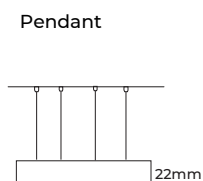

Single Line Diagram