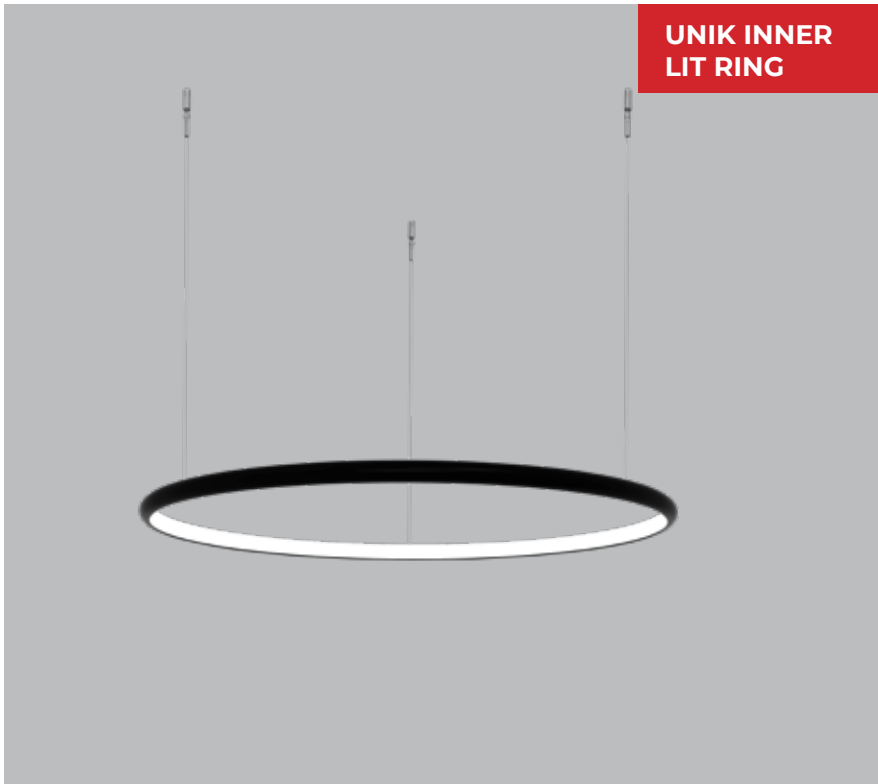

UNIK INNER LIT RING

Direct | Pendant

UNIK INNER LIT RING is sleek and slim circular led Ring luminaire in aluminium housing and with premium powder coating finish.

Powered by high quality LED's with a binning tolerance of ≤ 3 SDCM and CRI ≥ 90 . The luminaire maintains atleast 70% of its luminous flux after 50,000 operating hours, guaranteeing long term reliability. High efficiency PMMA diffuser provides uniform illumination.

FOR 600mm Disc

Available in 600mm diameter, height of 22mm and profile of thickness 12.5mm, this fixture is crafted for side lit light distribution making it ideal for professional and decorative applications.

Customisations in RAL finish, Wattages and Dimensions available as per request to enhance installation and functionality.

Single Line Diagram

UNIK INNER LIT RING

Quick Info

Mounting Type

Pendant

Material Colour

Input Voltage- 220-240 VAC

Physical Dimensions

Dia- \varnothing 600mm

Height- 22mm

Profile Thickness- 12.5mm